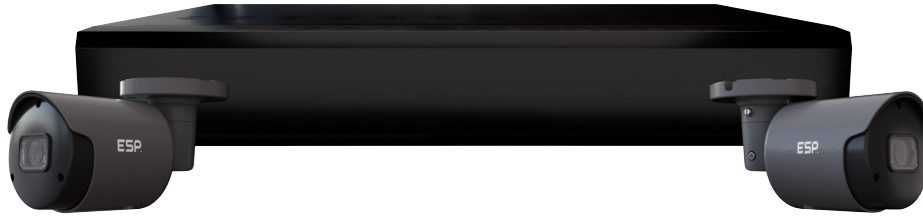

# rekor HD Technical Specification

**ESP**  
ScolmoreGROUP

**Product Code:** RHD4KB2B2TB

**Description:** 4 Channel 2TB DVR with 2x 2MP Bullet Camera CCTV Wired Kit

### General Information

Dimensions (mm)	300 x 227 x 53
Materials	Steel - Body ABS - Faceplate