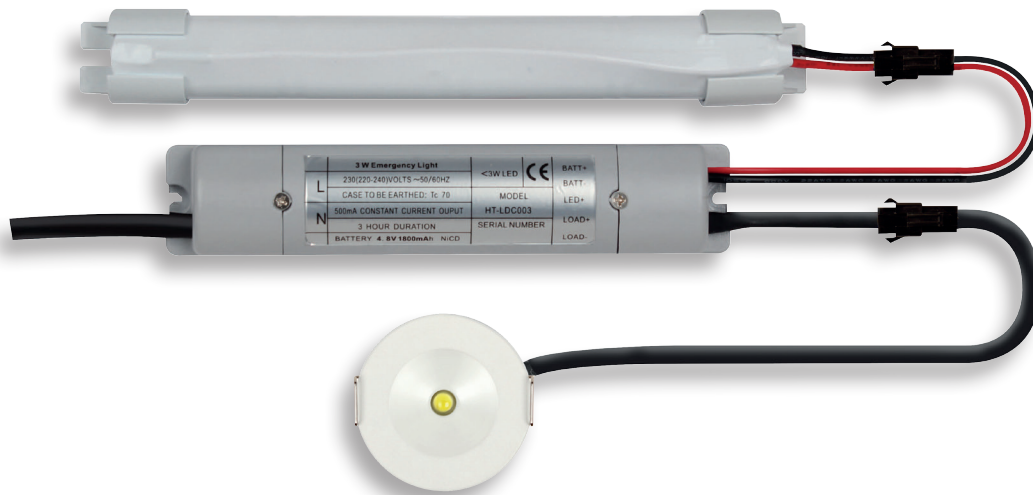

EMST3WNMDLK

LED 3W Emergency Open Lens Downlight

- Self Test Emergency Light
- 5500K Colour Temperature
- High Power 3W LED
- Aluminium Bezel
- Recessed Mounting
- Charge and Discharge Protection
- Green LED Indicator
- 3 Hours Emergency Duration
- 3.6V 1800mAH NI-CAD Battery
- IP20 Rating
- BS EN 60598-2-22 Standards
- BS EN 62034 Standards
- Emergency Light Output -138 Lumens
- Weight- 0.4Kg