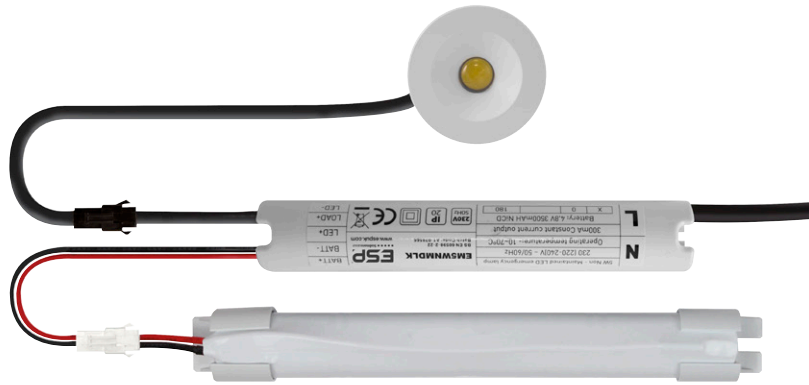

Product Code: EMD5WNMDLK

Description: LED 5W Emergency Open Lens Downlight

General Information

Dimensions (mm)	Ø55 x 31
Emergency Module Dimensions (mm)	183 x Ø 32
Battery Dimensions (mm)	240 x Ø35
Emergency Module Cutout (mm)	Ø48
Finish	White
Materials	Aluminium bezel
Mounting	Recessed
Weight (Kg)	0.9
Warranty (Years)	3

Luminaire Output

Colour Temperature (K)	5500
Emergency Luminous Flux (Lm)	263
LED Lamp Type	High Power 5W LED

Emergency Information

Emergency Operation	Non-Maintained
Status Indication	Green LED
Battery Specification	4.8V 3500mAh Ni-Cd
Battery Duration (Hours)	3

Accessories EMBAT4.8V3500SER: 4.8V 3500mAh Battery

Features Open Lens

Standards BS EN 60598-2-22

Emergency

Escape Route 1 lux min

Mounting Height	Axial/Wall	Axial/Axial	Transverse/Axial	Transverse/Transverse	Transverse/Wall
2.0m	3.1	6.9	6.9	6.9	3
2.5m	3.6	8	8	8	3.5
3.0m	4	9.1	9.1	9.1	3.9