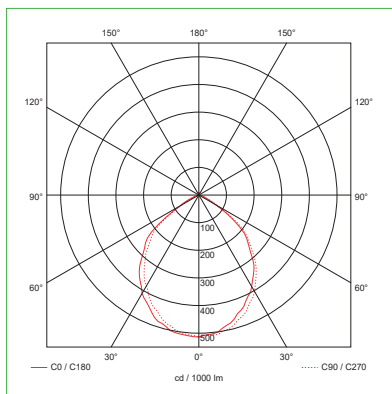

Emergency

Escape Route 1 lux min

Mounting Height	Axial/Wall	Axial/Axial	Transverse/Axial	Transverse/Transverse	Transverse/Wall
2.0m	3.1	6.9	6.9	6.9	3
2.5m	3.6	8	8	8	3.5
3.0m	4	9.1	9.1	9.1	3.9

Illuminance values based on a maintenance factor of 0.85