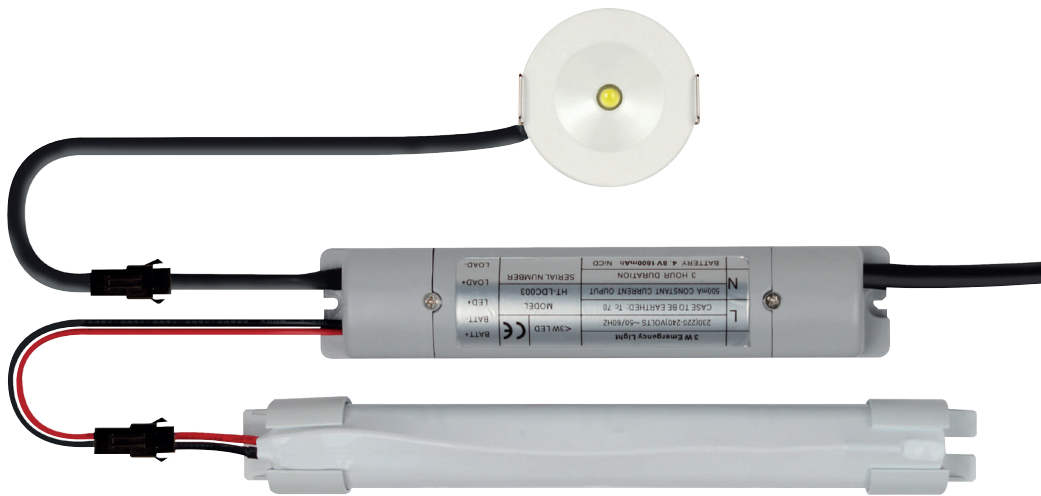

EM3WNMDLK

LED 3W Emergency Open Lens Downlight

- 5500K Colour Temperature
- High Power 3W LED
- Aluminium bezel
- Recessed mounting
- Charge and discharge protection
- Green LED Indicator
- 3 Hours Emergency Duration
- Emergency light output - 138 Lumens
- 3.6V 1800mAH NI-CAD Battery
- IP20 Rating
- BS EN 60598-2-22
- Weight- 0.4Kg

Mounting Height	 Axial/ Wall	 Axial/ Axial	 Transverse/ Axial	 Transverse/ Transverse	 Transverse/ Wall
2.0m	2.9	7.2	7.1	7.2	2.8
2.5m	3.1	7.7	7.6	7.7	2.9
3.0m	3.1	8.1	8.0	8.0	3.0

Illuminance values based on a maintenance factor of 0.85