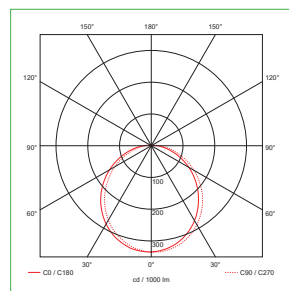

Mains - 4000K