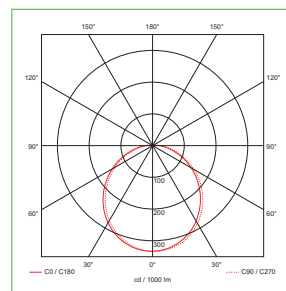

Mains - 6000K