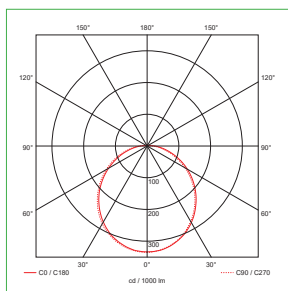

Environment

Ingress Protection	IP65
Operating Temperature (°C)	0 to +45

Additional Information Comes with 2 x 20mm knockouts (sides) & 1 x 20mm (base)

Standards BS EN 60598-1

Mains - 3000K