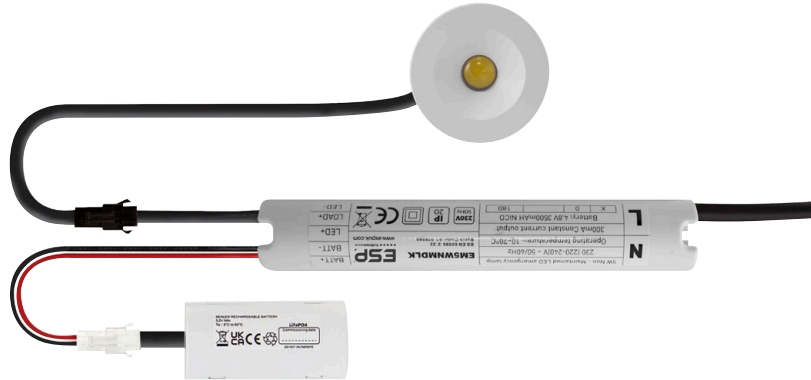

Product Code: D2413WH

Description: 5W LED Emergency Open Lens Downlight

General Information

Dimensions (mm)	Ø55 x 31
Emergency Module Dimensions (mm)	180 x Ø32
Battery Dimensions (mm)	84 x Ø41
Emergency Module Cutout (mm)	Ø48
Finish	White
Materials	Polycarbonate Lamp Head & Housing
Mounting	Recessed
Weight (Kg)	0.25
Warranty (Years)	3

Luminaire Output

Colour Temperature (K)	5500
Emergency Luminous Flux (Lm)	263
LED Lamp Type	High Power 5W LED

Emergency Information

Emergency Operation	Non-Maintained
Status Indication	Green LED
Replacement Battery	D002E
Battery Specification	3.2V 6000mAH LiFePO4
Battery Duration (Hours)	3

Supply & Power

Supply Voltage (V AC)	220 - 240
Frequency (Hz)	50
Electrical Safety	Charge & Discharge Protection
Power Consumption (W)	4.3
Power Consumption (A)	0.036

Environment

Ingress Protection	IP20
--------------------	------