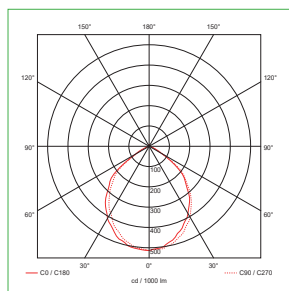

Luminaire Output

Colour Temperature (K)	5500
Emergency Luminous Flux (Lm)	263
LED Lamp Type	High Power 5W LED

Emergency Information

Emergency Operation	Non-Maintained
Status Indication	Green LED
Replacement Battery	D002E
Battery Specification	3.2V 6000mAh LiFePO4
Battery Duration (Hours)	3

Features Open Lens

Standards BS EN 60598-2-22

Emergency

Escape Route 1 lux min

Mounting Height	Mounting Orientation				
	Axial/Wall	Axial/Axial	Transverse/Axial	Transverse/Transverse	Transverse/Wall
2.0m	3.1	6.9	6.9	6.9	3.0
2.5m	3.6	8.0	8.0	8.0	3.5
3.0m	4.0	9.1	9.1	9.1	3.9