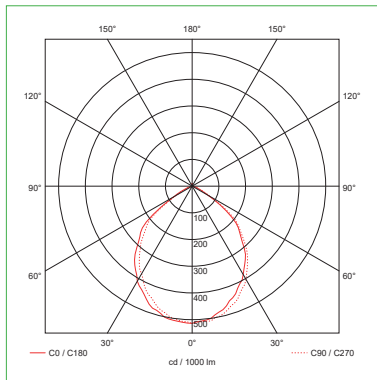

Product Code: D2413WH

Description: 5W LED Emergency Open Lens Downlight

General Information

Dimensions (mm)	Ø55 x 31
Emergency Module Dimensions (mm)	180 x Ø32
Battery Dimensions (mm)	84 x Ø41
Emergency Module Cutout (mm)	Ø48
Finish	White
Materials	Polycarbonate Lamp Head & Housing
Mounting	Recessed
Weight (Kg)	0.25
Warranty (Years)	3

Luminaire Output

Colour Temperature (K)	5500
Emergency Luminous Flux (Lm)	263
LED Lamp Type	High Power 5W LED

Emergency Information

Emergency Operation	Non-Maintained
Status Indication	Green LED
Replacement Battery	D002E
Battery Specification	3.2V 6000mAH LiFePO4
Battery Duration (Hours)	3

Features Open Lens

Standards BS EN 60598-2-22

Emergency

Escape Route 1 lux min

Mounting Height	Axial/Wall	Axial/Axial	Transverse/Axial	Transverse/Transverse	Transverse/Wall
2.0m	3.1	6.9	6.9	6.9	3.0
2.5m	3.6	8.0	8.0	8.0	3.5
3.0m	4.0	9.1	9.1	9.1	3.9