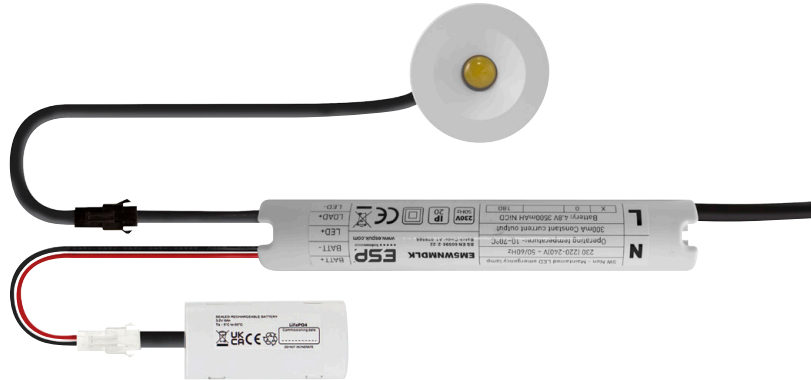

Product Code: D2413WH

Description: 5W LED Emergency Open Lens Downlight

General Information

Dimensions (mm)	Ø55 x 31
Emergency Module Dimensions (mm)	180 x Ø32
Battery Dimensions (mm)	70 x Ø31
Emergency Module Cutout (mm)	Ø48
Colour	White
Materials	Polycarbonate Lamp Head & Housing
Mounting	Recessed
Weight (Kg)	0.25
Warranty (Years)	5

Luminaire Output

Colour Temperature (K)	5500
Emergency Luminous Flux (Lm)	263
LED Lamp Type	High Power 5W LED

Emergency Information

Emergency Operation	Non-Maintained
Status Indication	Green LED
Replacement Battery	D002E
Battery Specification	3.2V 6000mAh LiFePO4
Battery Duration (Hours)	3

Supply & Power

Supply Voltage (V AC)	220 - 240
Frequency (Hz)	50
Electrical Safety	Charge & Discharge Protection
Power Consumption (W)	4.3
Power Consumption (A)	0.036

Environment

Ingress Protection	IP20
--------------------	------

Features Open Lens

Standards BS EN 60598-2-22

Emergency

Escape Route 1 lux min

Mounting Height	Mounting Orientation				
	Axial/Wall	Axial/Axial	Transverse/Axial	Transverse/Transverse	Transverse/Wall
2.0m	3.1	6.9	6.9	6.9	3.0
2.5m	3.6	8.0	8.0	8.0	3.5
3.0m	4.0	9.1	9.1	9.1	3.9