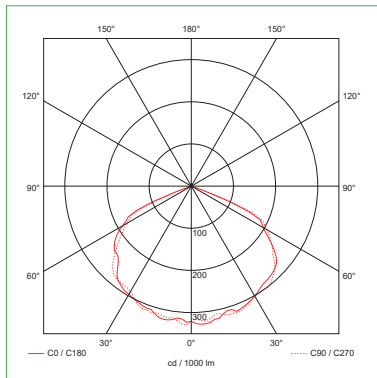

Luminaire Output

Colour Temperature (K)	5500
Emergency Luminous Flux (Lm)	138
LED Lamp Type	High Power 3W LED

Emergency Information

Emergency Operation	Non-Maintained
Status Indication	Green LED
Replacement Battery	D001E
Battery Specification	3.2V 1500mAH LiFePO4
Battery Duration (Hours)	3

Features Open Lens

Standards BS EN 60598-2-22

Emergency

Escape Route 1 lux min

Mounting Height	Axial		Transverse		Transverse/Wall
	Wall	Axial	Axial	Transverse	
2.0m	3.1	7.7	7.7	7.7	3.1
2.5m	3.3	8.3	8.3	8.3	3.3
3.0m	3.3	8.8	8.8	8.9	3.4