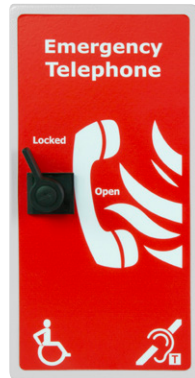

Product Code: BTA66

Description: Disabled Refuge Type A Red Outstation IP66

General Information

Dimensions (mm)	300 x 150 x 130
Finish	Painted RAL 7035
Materials	Texture painted Steel
Mounting	Surface
Audio	Full Duplex
Class	Type A
Weight (Kg)	2.80
Warranty (Years)	2

Supply & Power

Cable Size (mm²)	1 - 1.5
Connection Type	1 x 2 Core Radial

Transmission

Maximum Communication Range (m)	500 (point to point)
--	----------------------

Outputs

Line Outputs	Single Line; to go to Master Station's Line
---------------------	---

Environment

Ingress Protection	IP66
---------------------------	------

Standards EN55103-1, EN55103-2

Features

- Red Status LED
- Induction Loop in Handset