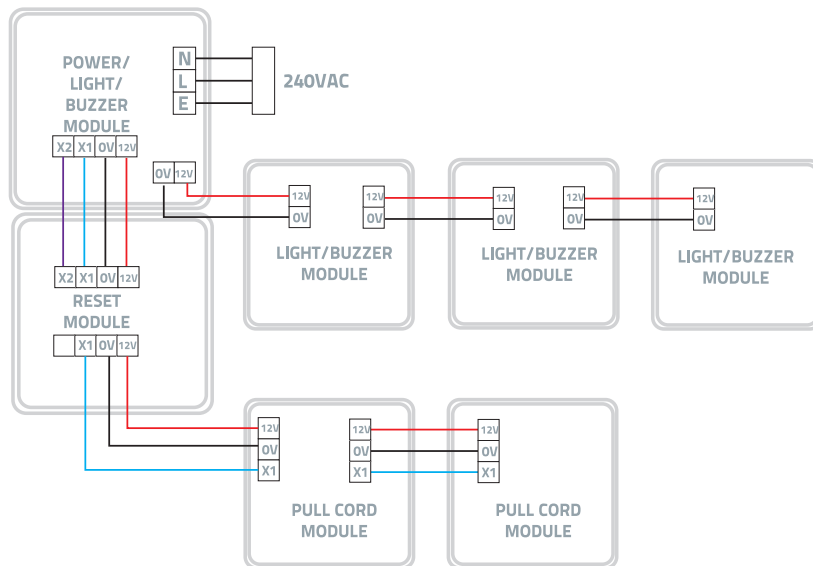

Assistance Alarm

UDTAKIT - White UDTAKITG - Grey
UDTAKITSS - Stainless Steel

Overview

1. Pull Cord Module

1st pull handle to be 100mm from floor.
2nd pull handle to be mounted 800/1000mm from floor.

2. Reset Module

Module to be mounted maximum 1200mm from the floor

3. Input Power, Light and Buzzer Module

Activates when the Pull Cord is triggered.
Also provides system power input.

Maximum Wiring Configuration

Elite Security Products
Unit 7, Target Park,
Shawbank Road, Lakeside,
Redditch B98 8YN
Tel: +44 (0) 1527 51 51 50
Fax: +44 (0) 1527 51 51 43