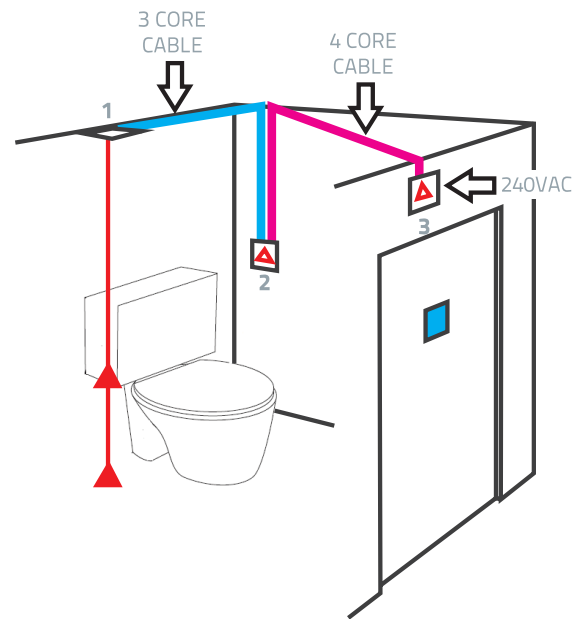

Assistance Alarm

UDTAKIT - White UDTAKITG - Grey
UDTAKITSS - Stainless Steel

Overview

1. Pull Cord Module

1st pull handle to be 100mm from floor.
2nd pull handle to be mounted 800/1000mm from floor.

2. Reset Module

Module to be mounted maximum 1200mm from the floor

3. Input Power, Light and Buzzer Module

Activates when the Pull Cord is triggered.
Also provides system power input.

Maximum Wiring Configuration

Elite Security Products
Unit 7, Target Park,
Shawbank Road, Lakeside,
Redditch B98 8YN
Tel: +44 (0) 1527 51 51 50
Fax: +44 (0) 1527 51 51 43