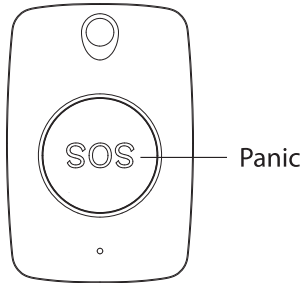

## Contents

The Smart SOS Remote Control is supplied with required batteries

## Function

Key	Operation	Function
	<b>Panic</b>	Triggers the alarm regardless the status of the alarm system. The control panel dials the stored phone numbers.

LED Indications  
*Blinks Once*-Transmitting  
*Low Light*-Low battery, replace battery