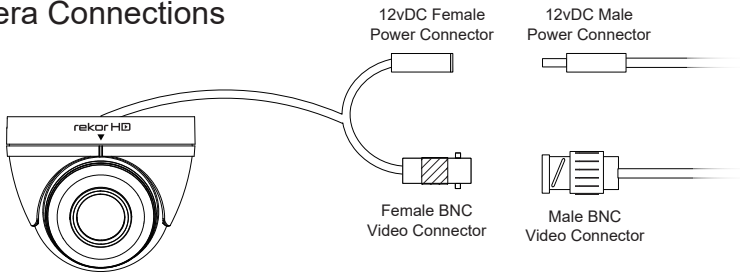

Camera Quick Guide

RHDC36FBW: 3.6MM Fixed Lens Bullet Camera - White
RHDC36FBG: 3.6MM Fixed Lens Bullet Camera - Grey
RHDC36FDW: 3.6MM Fixed Lens Dome Camera - White
RHDC36FDG: 3.6MM Fixed Lens Dome Camera - Grey

General Information

- HD 2MP Resolution
- 3.6mm Fixed Lens
- 1/2.8" Image Sensor
- 30 Infrared LED Illumination
- 87° Viewing Angle
- IP66 Housing Ingress Protection
- 12vDC
- Operating Temperature: -30~+50°C

Camera Connections

Please Note: The camera housing is suitable for outdoor use (Ingress Protection: IP66).
The Power & Video connections are required to be made internally or in a suitable ingress protected box.