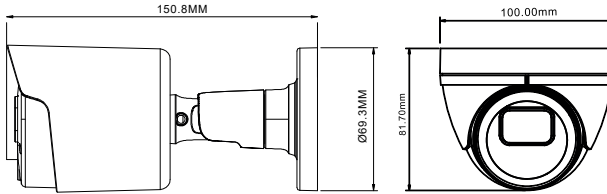

Camera Quick Guide

Product Code

RHDC36FBW: 3.6MM Fixed Lens Bullet Camera - White
RHDC36FBG: 3.6MM Fixed Lens Bullet Camera - Grey
RHDC36FDW: 3.6MM Fixed Lens Dome Camera - White
RHDC36FDG: 3.6MM Fixed Lens Dome Camera - Grey

General Information

- HD 2MP Resolution
- 3.6mm Fixed Lens
- 1/2.8" Image Sensor
- 30 Infrared LED Illumination
- 87° Viewing Angle
- IP66 Housing Ingress Protection
- 12VDC
- Operating Temperature: -30~+50°C