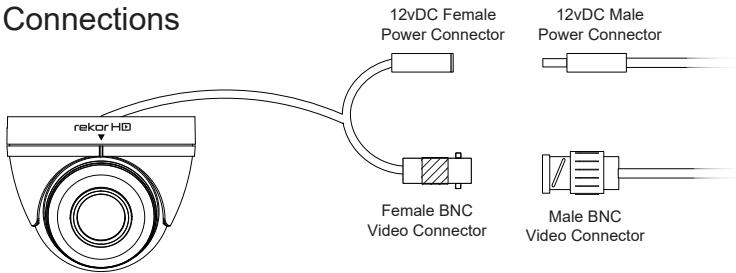

Camera Quick Guide

Product Code

RHDC36FBW: 3.6MM Fixed Lens Bullet Camera - White
RHDC36FBG: 3.6MM Fixed Lens Bullet Camera - Grey
RHDC36FDW: 3.6MM Fixed Lens Dome Camera - White
RHDC36FDG: 3.6MM Fixed Lens Dome Camera - Grey

General Information

- HD 2MP Resolution
- 3.6mm Fixed Lens
- 1/2.8" Image Sensor
- 30 Infrared LED Illumination
- 87° Viewing Angle
- IP66 Housing Ingress Protection
- 12VDC
- Operating Temperature: -30~+50°C

Camera Connections

Please Note: The camera housing is suitable for outdoor use (Ingress Protection: IP66).
The Power & Video connections are required to be made internally or in a suitable ingress protected box.