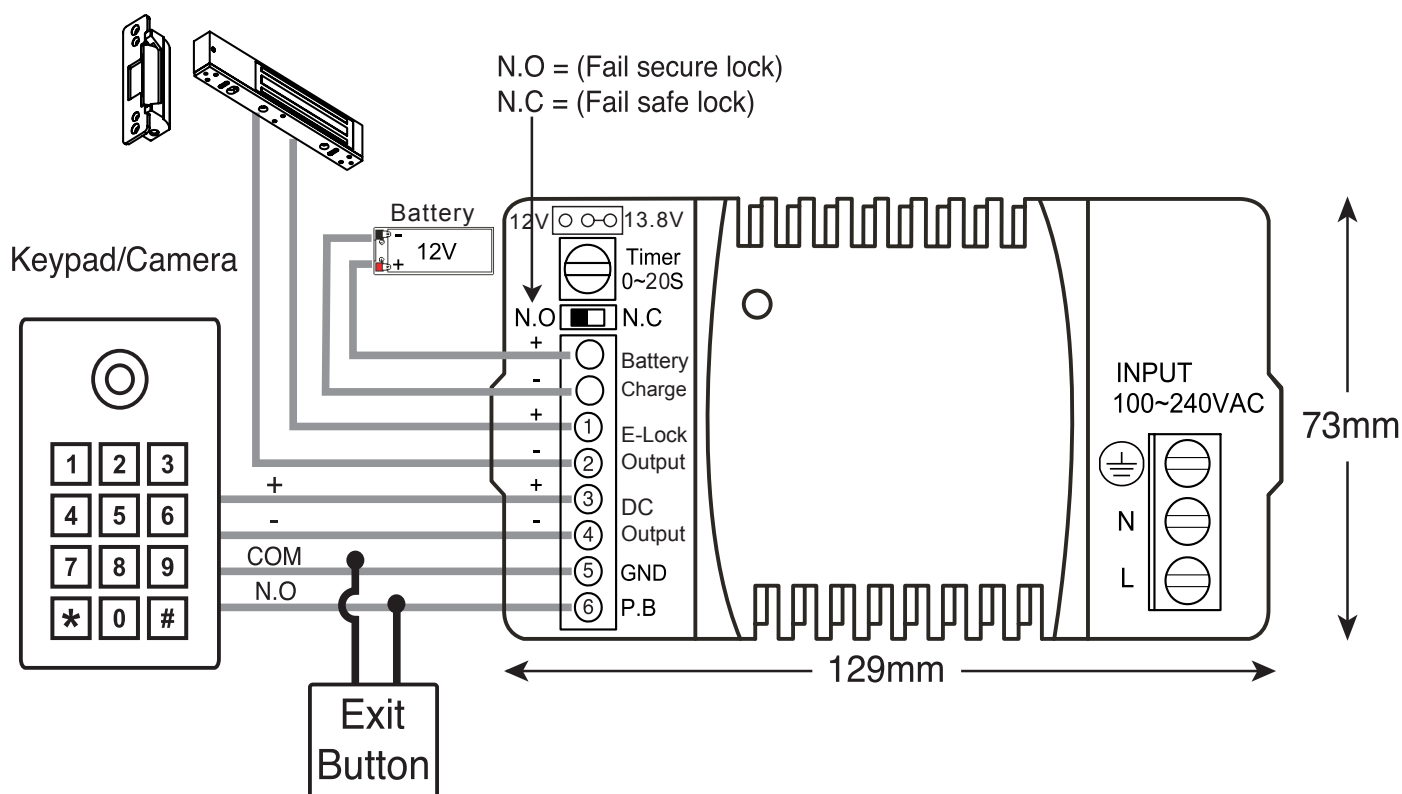

EVBPSBB

12VDC BOXED POWER SUPPLY

IMPORTANT SAFEGUARDS

- 1) Check that all connections are correct before connection to mains supply.
- 2) Keep away from water and areas of high humidity or moisture.
- 3) Do not attempt to service this product yourself. Opening or removing the cover may expose you to dangerous voltage or other hazards. Refer all servicing to qualified service engineer.
- 4) If the external cable or cord of this transformer is damaged, it should be replaced by a qualified service engineer in order to avoid hazard.
- 5) For indoor use only.

Input power	100-240 VAC, 50/60 Hz
Output voltage 1	12V/13.8V 1.5A Max. (Timed) - for both fail safe and fail secure electric locks
Output voltage 2	12V/13.8V 1A Max.
Charger	12V/13.8V 0.3A Max.
Adjustable timer	0 ~ 20 seconds
Weight	0.22 kg
Dimensions	129 (L) x 73 (W) x 50 (D) mm